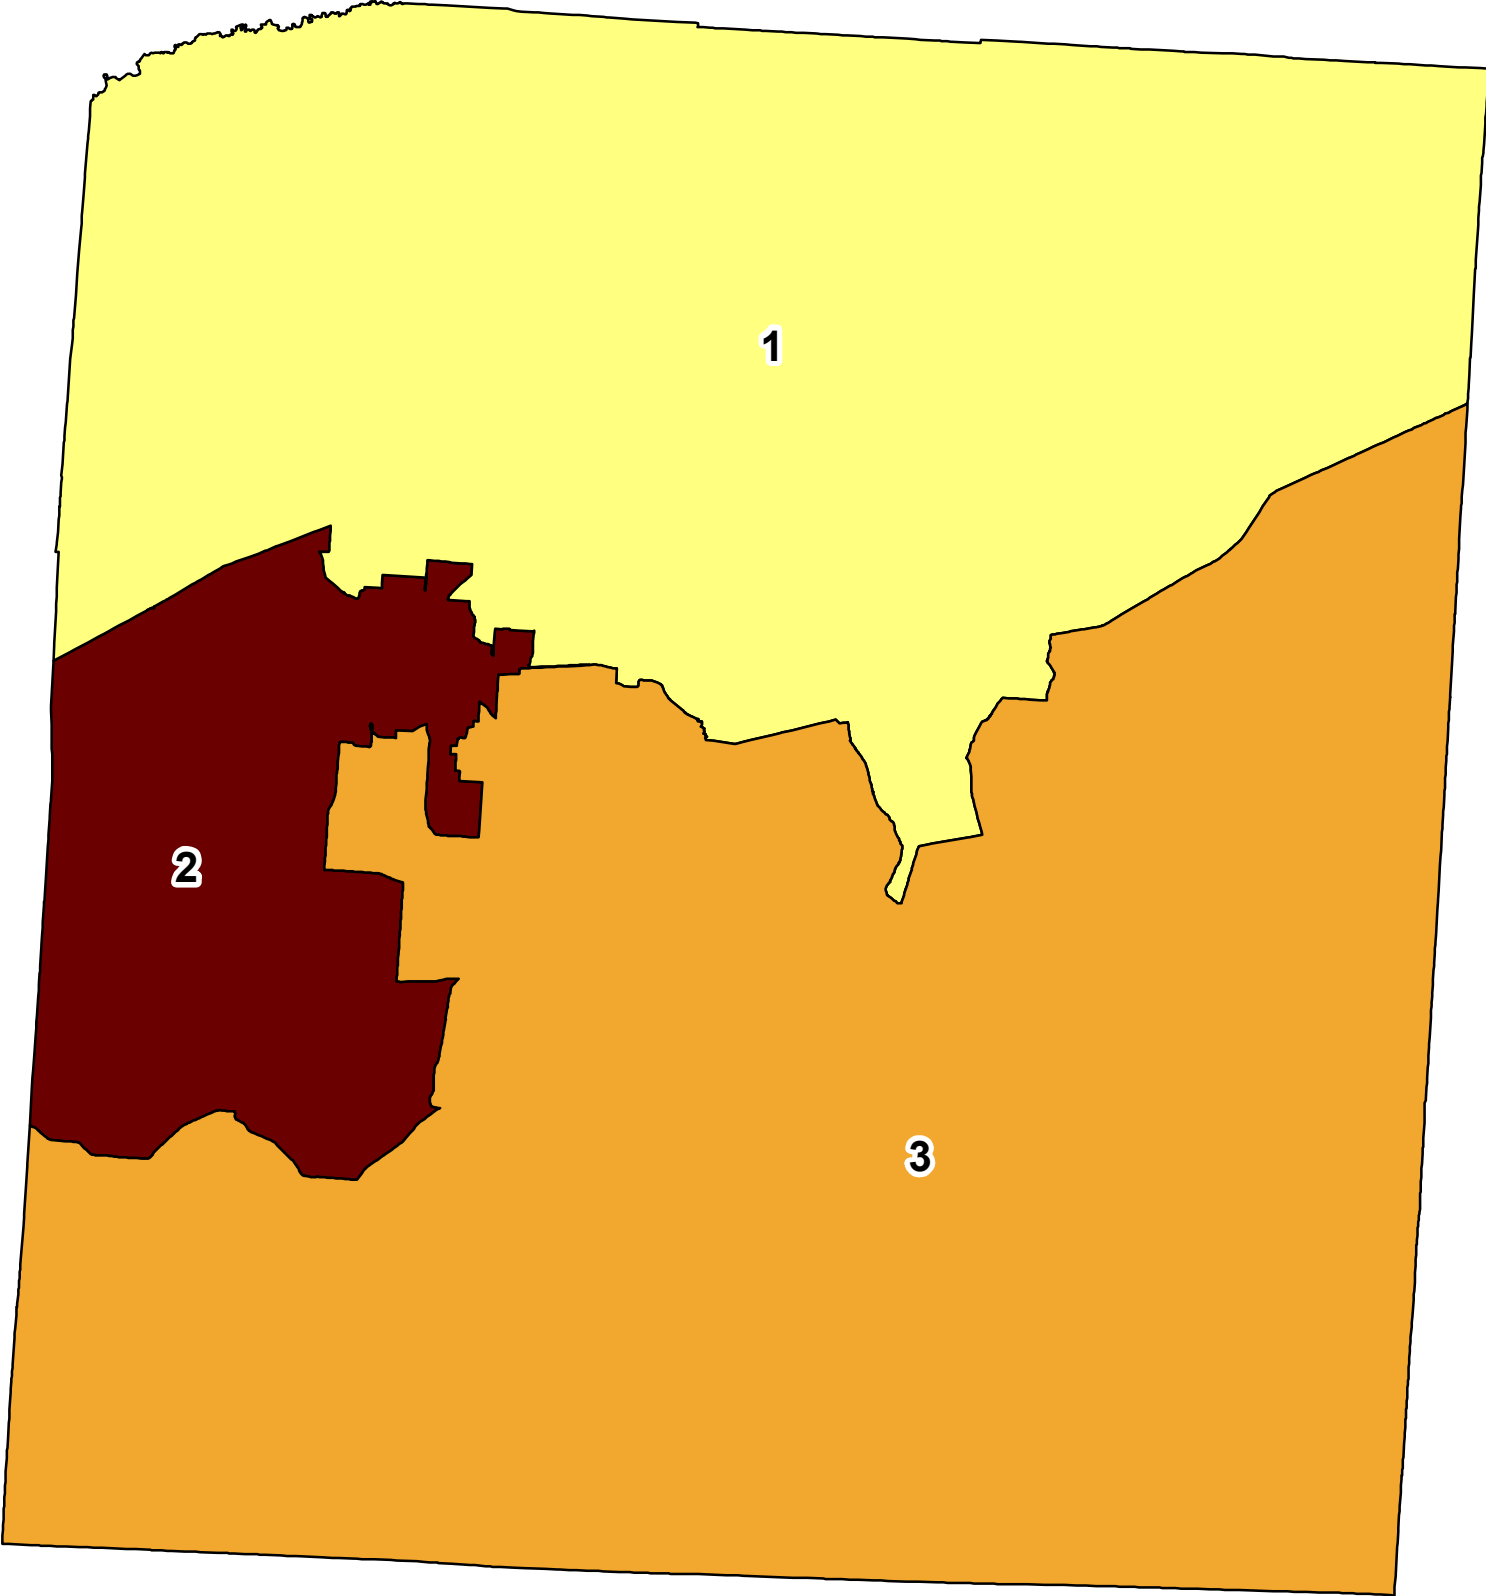

Fayette County School Districts and Population Summary 2021

School District

% DEVIATION

- 3.7%
- 3.6% - 0.5%
- 0.6% - 3.2%

2020 Total population 41,990 based on 2020 Census
Overall Range [3.2 - (-3.7)] = 6.9

DISTRICT	NUMCOMS	TOTALPOP	DEVIATION	% DEV	WHPOP	BLPOP	OTHERPOP
1	3	13,479	-518	-3.7%	7,809	4,561	1,109
2	3	14,441	444	3.2%	10,422	2,937	1,082
3	3	14,070	73	0.5%	9,626	3,582	862

Table percentages may have been rounded.

Fayette County

2021

School Board District 1

TOTAL POPULATION	13,479
DEVIATION	-518
% DEVIATION	-3.7%
WHITE POPULATION	7,809
% WHITE	57.9%
BLACK POPULATION	4,561
% BLACK	33.8%
OTHER POPULATION	1,109
% OTHER	8.2%
HISPANIC POPULATION	648
% HISPANIC	4.8%

-  County Commission District
-  Interstates
-  U.S. Highway
-  State Highway
-  Local Roads
-  Railroads
-  Powerline (Incomplete)
-  Stream
-  Lakes / Rivers
- City, Town**
-  <all other values>
-  County