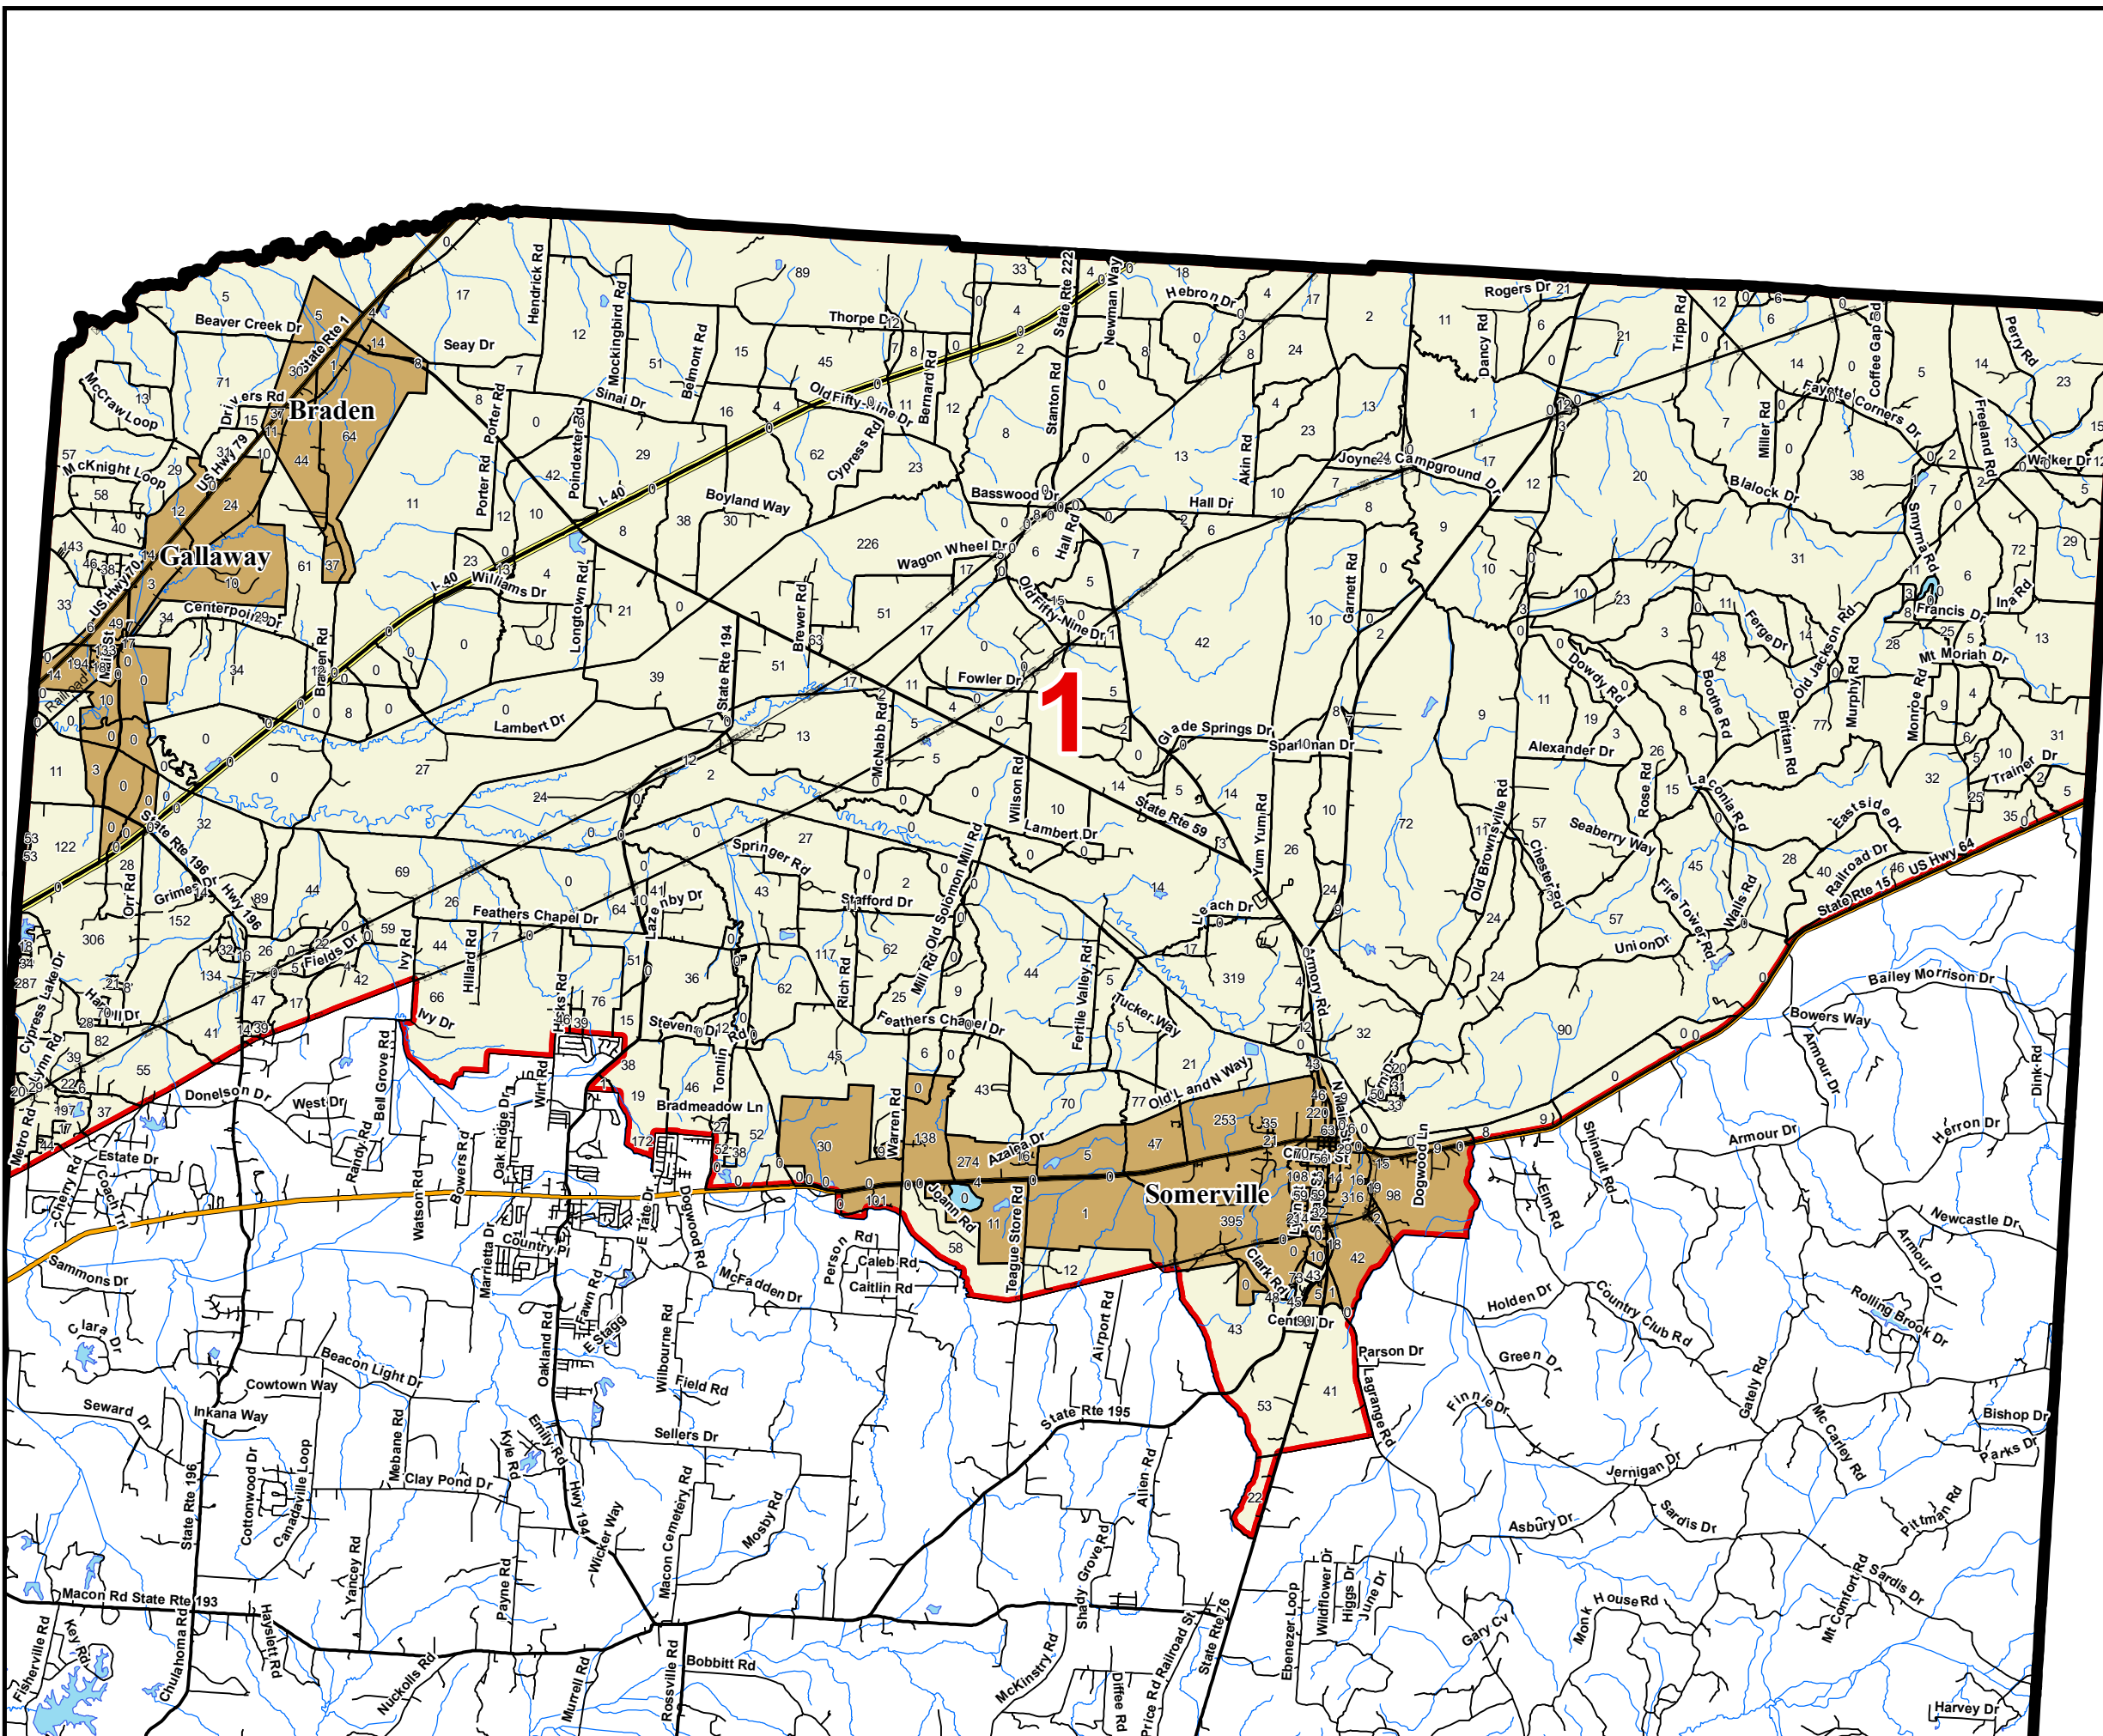

Fayette County

2021

School Board District 1

TOTAL POPULATION	13,479
DEVIATION	-518
% DEVIATION	-3.7%
WHITE POPULATION	7,809
% WHITE	57.9%
BLACK POPULATION	4,561
% BLACK	33.8%
OTHER POPULATION	1,109
% OTHER	8.2%
HISPANIC POPULATION	648
% HISPANIC	4.8%

- County Commission District
- Interstates
- U.S. Highway
- State Highway
- Local Roads
- Railroads
- Powerline (Incomplete)
- Stream
- Lakes / Rivers
- **City, Town**
- <all other values>
- County

This map is provided as a public service and is for informational purposes only. It is not an endorsement or approval by the Comptroller of the Treasury of any proposed district boundaries contained herein.
Created On: 10/21/2021