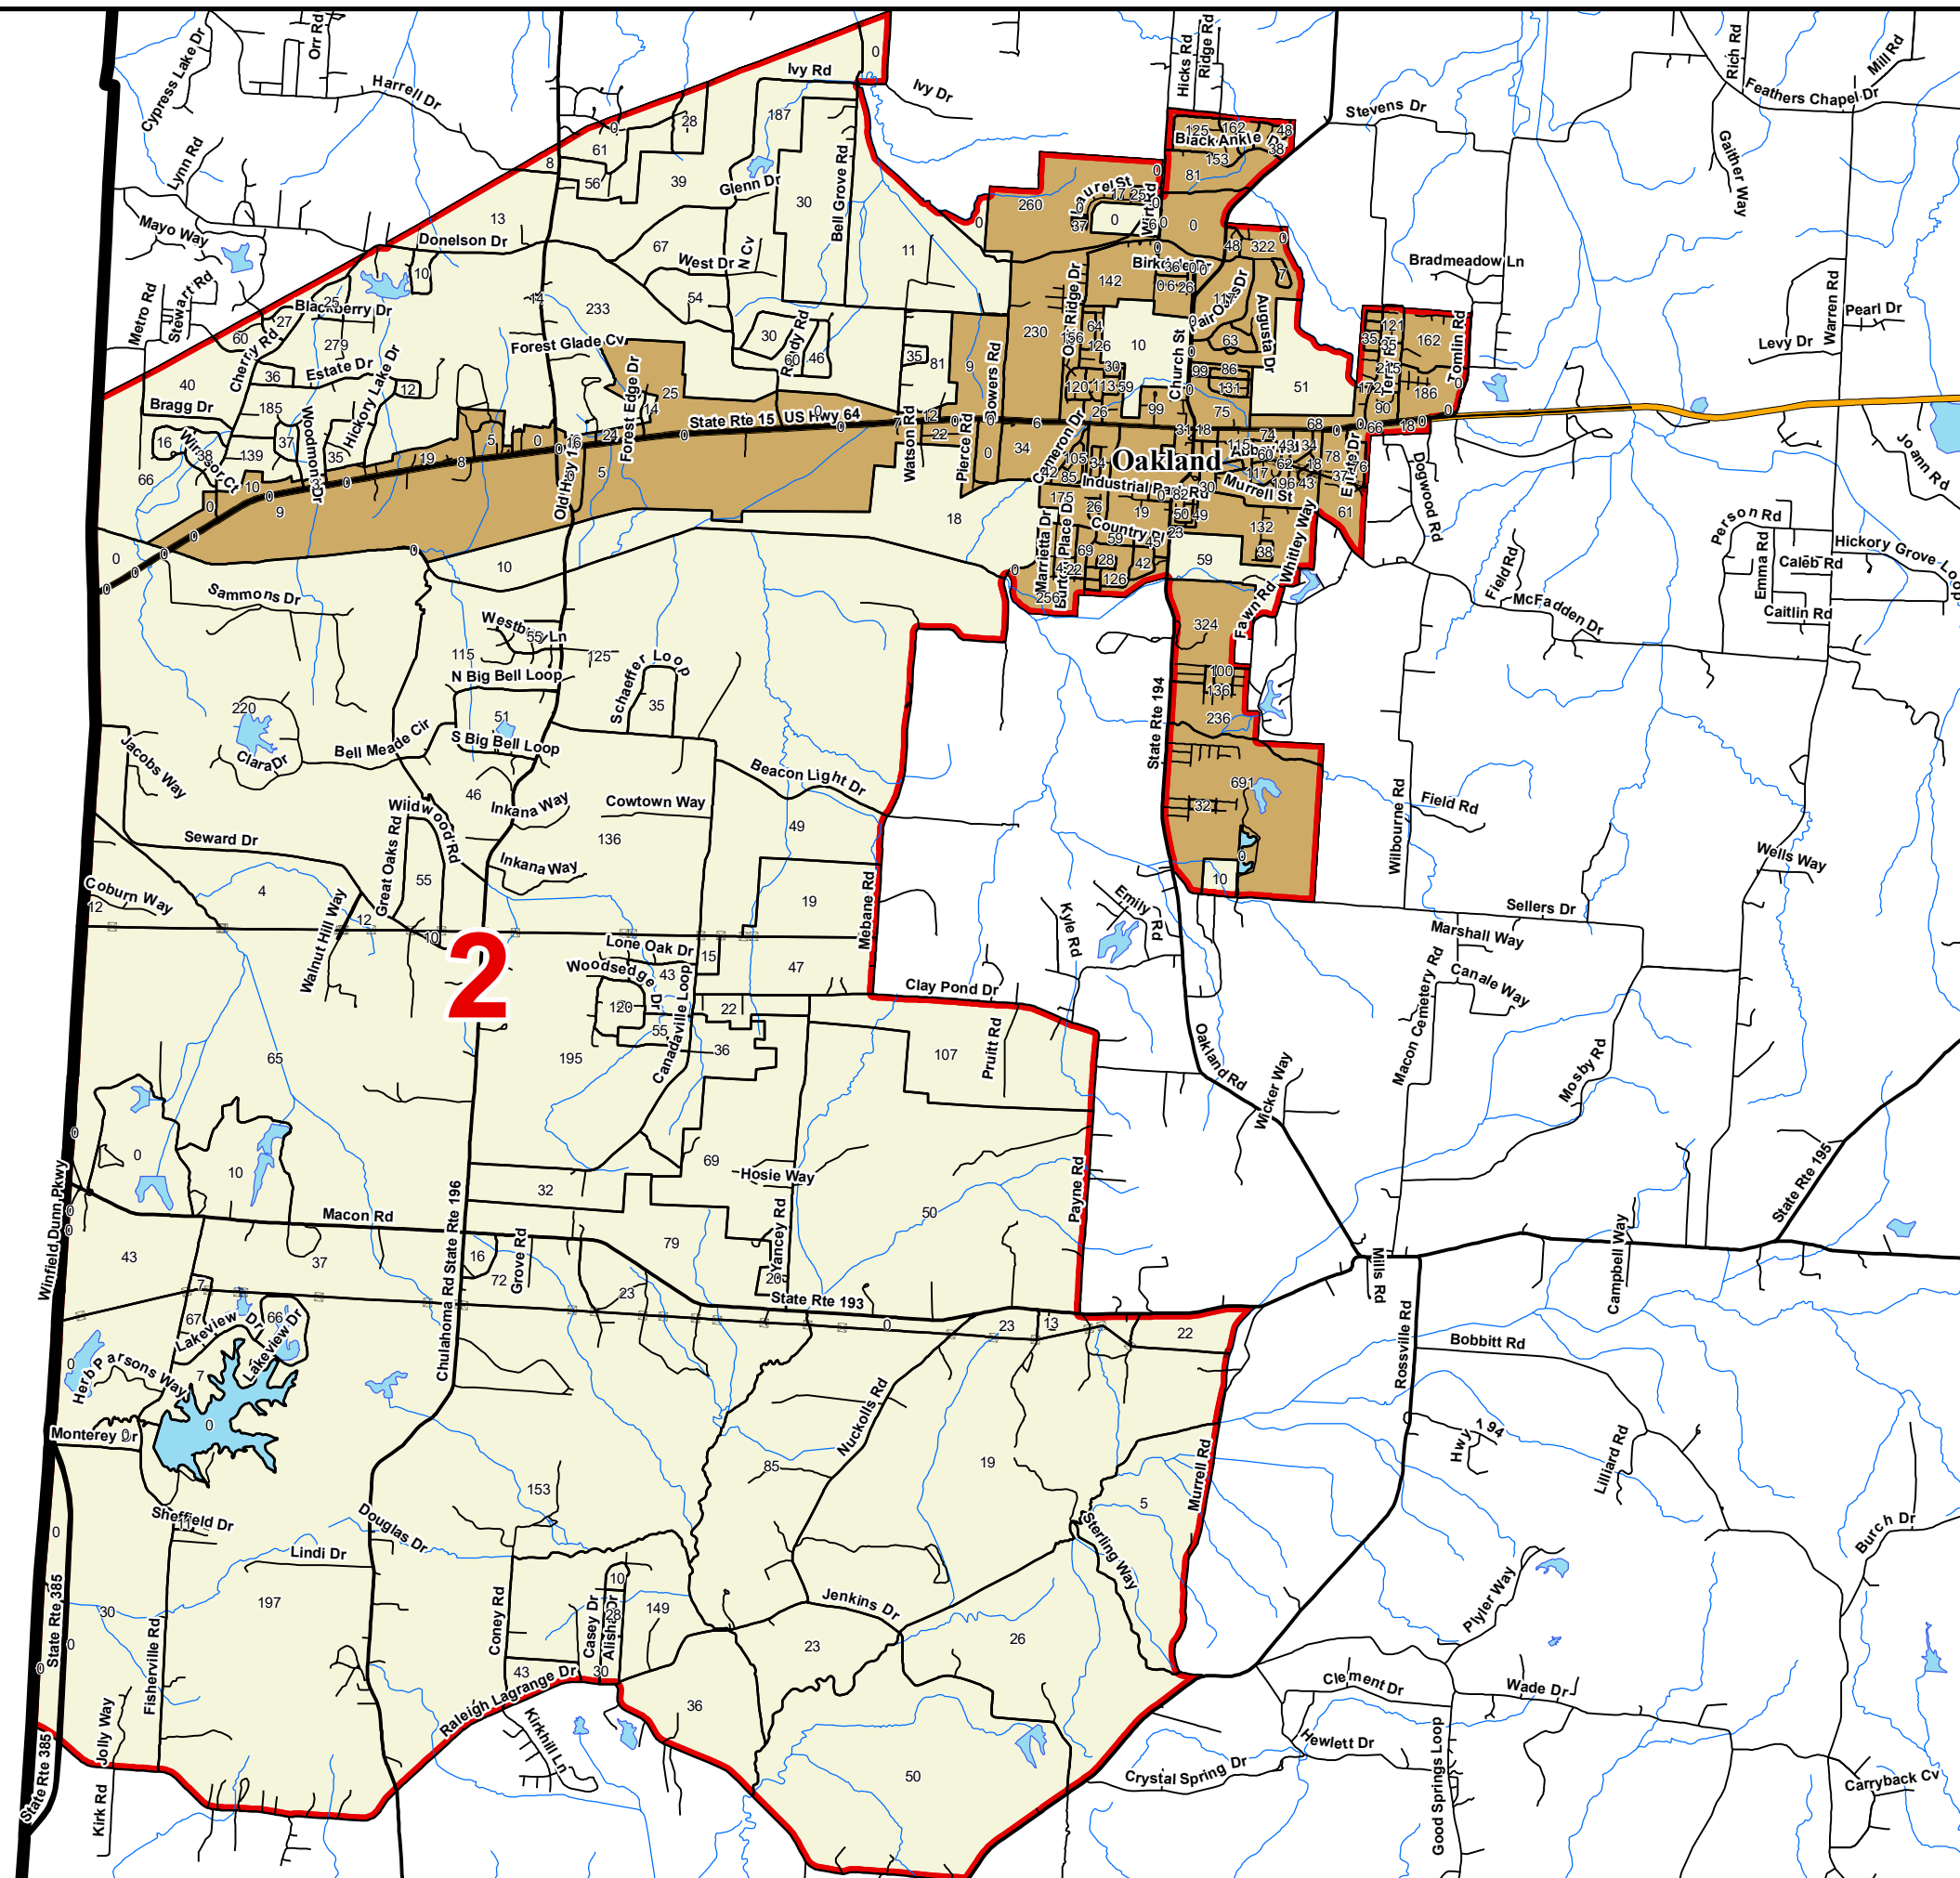

Fayette County

2021

School Board District 2

TOTAL POPULATION	14,441
DEVIATION	444
% DEVIATION	3.2%
WHITE POPULATION	10,422
% WHITE	72.2%
BLACK POPULATION	2,937
% BLACK	20.3%
OTHER POPULATION	1,082
% OTHER	7.5%
HISPANIC POPULATION	440
% HISPANIC	3%

- County Commission District
- Interstates
- U.S. Highway
- State Highway
- Local Roads
- Railroads
- Powerline (Incomplete)
- Stream
- Lakes / Rivers
- **City, Town**
- <all other values>
- County

This map is provided as a public service and is for informational purposes only. It is not an endorsement or approval by the Comptroller of the Treasury of any proposed district boundaries contained herein.

Created On: 10/21/2021