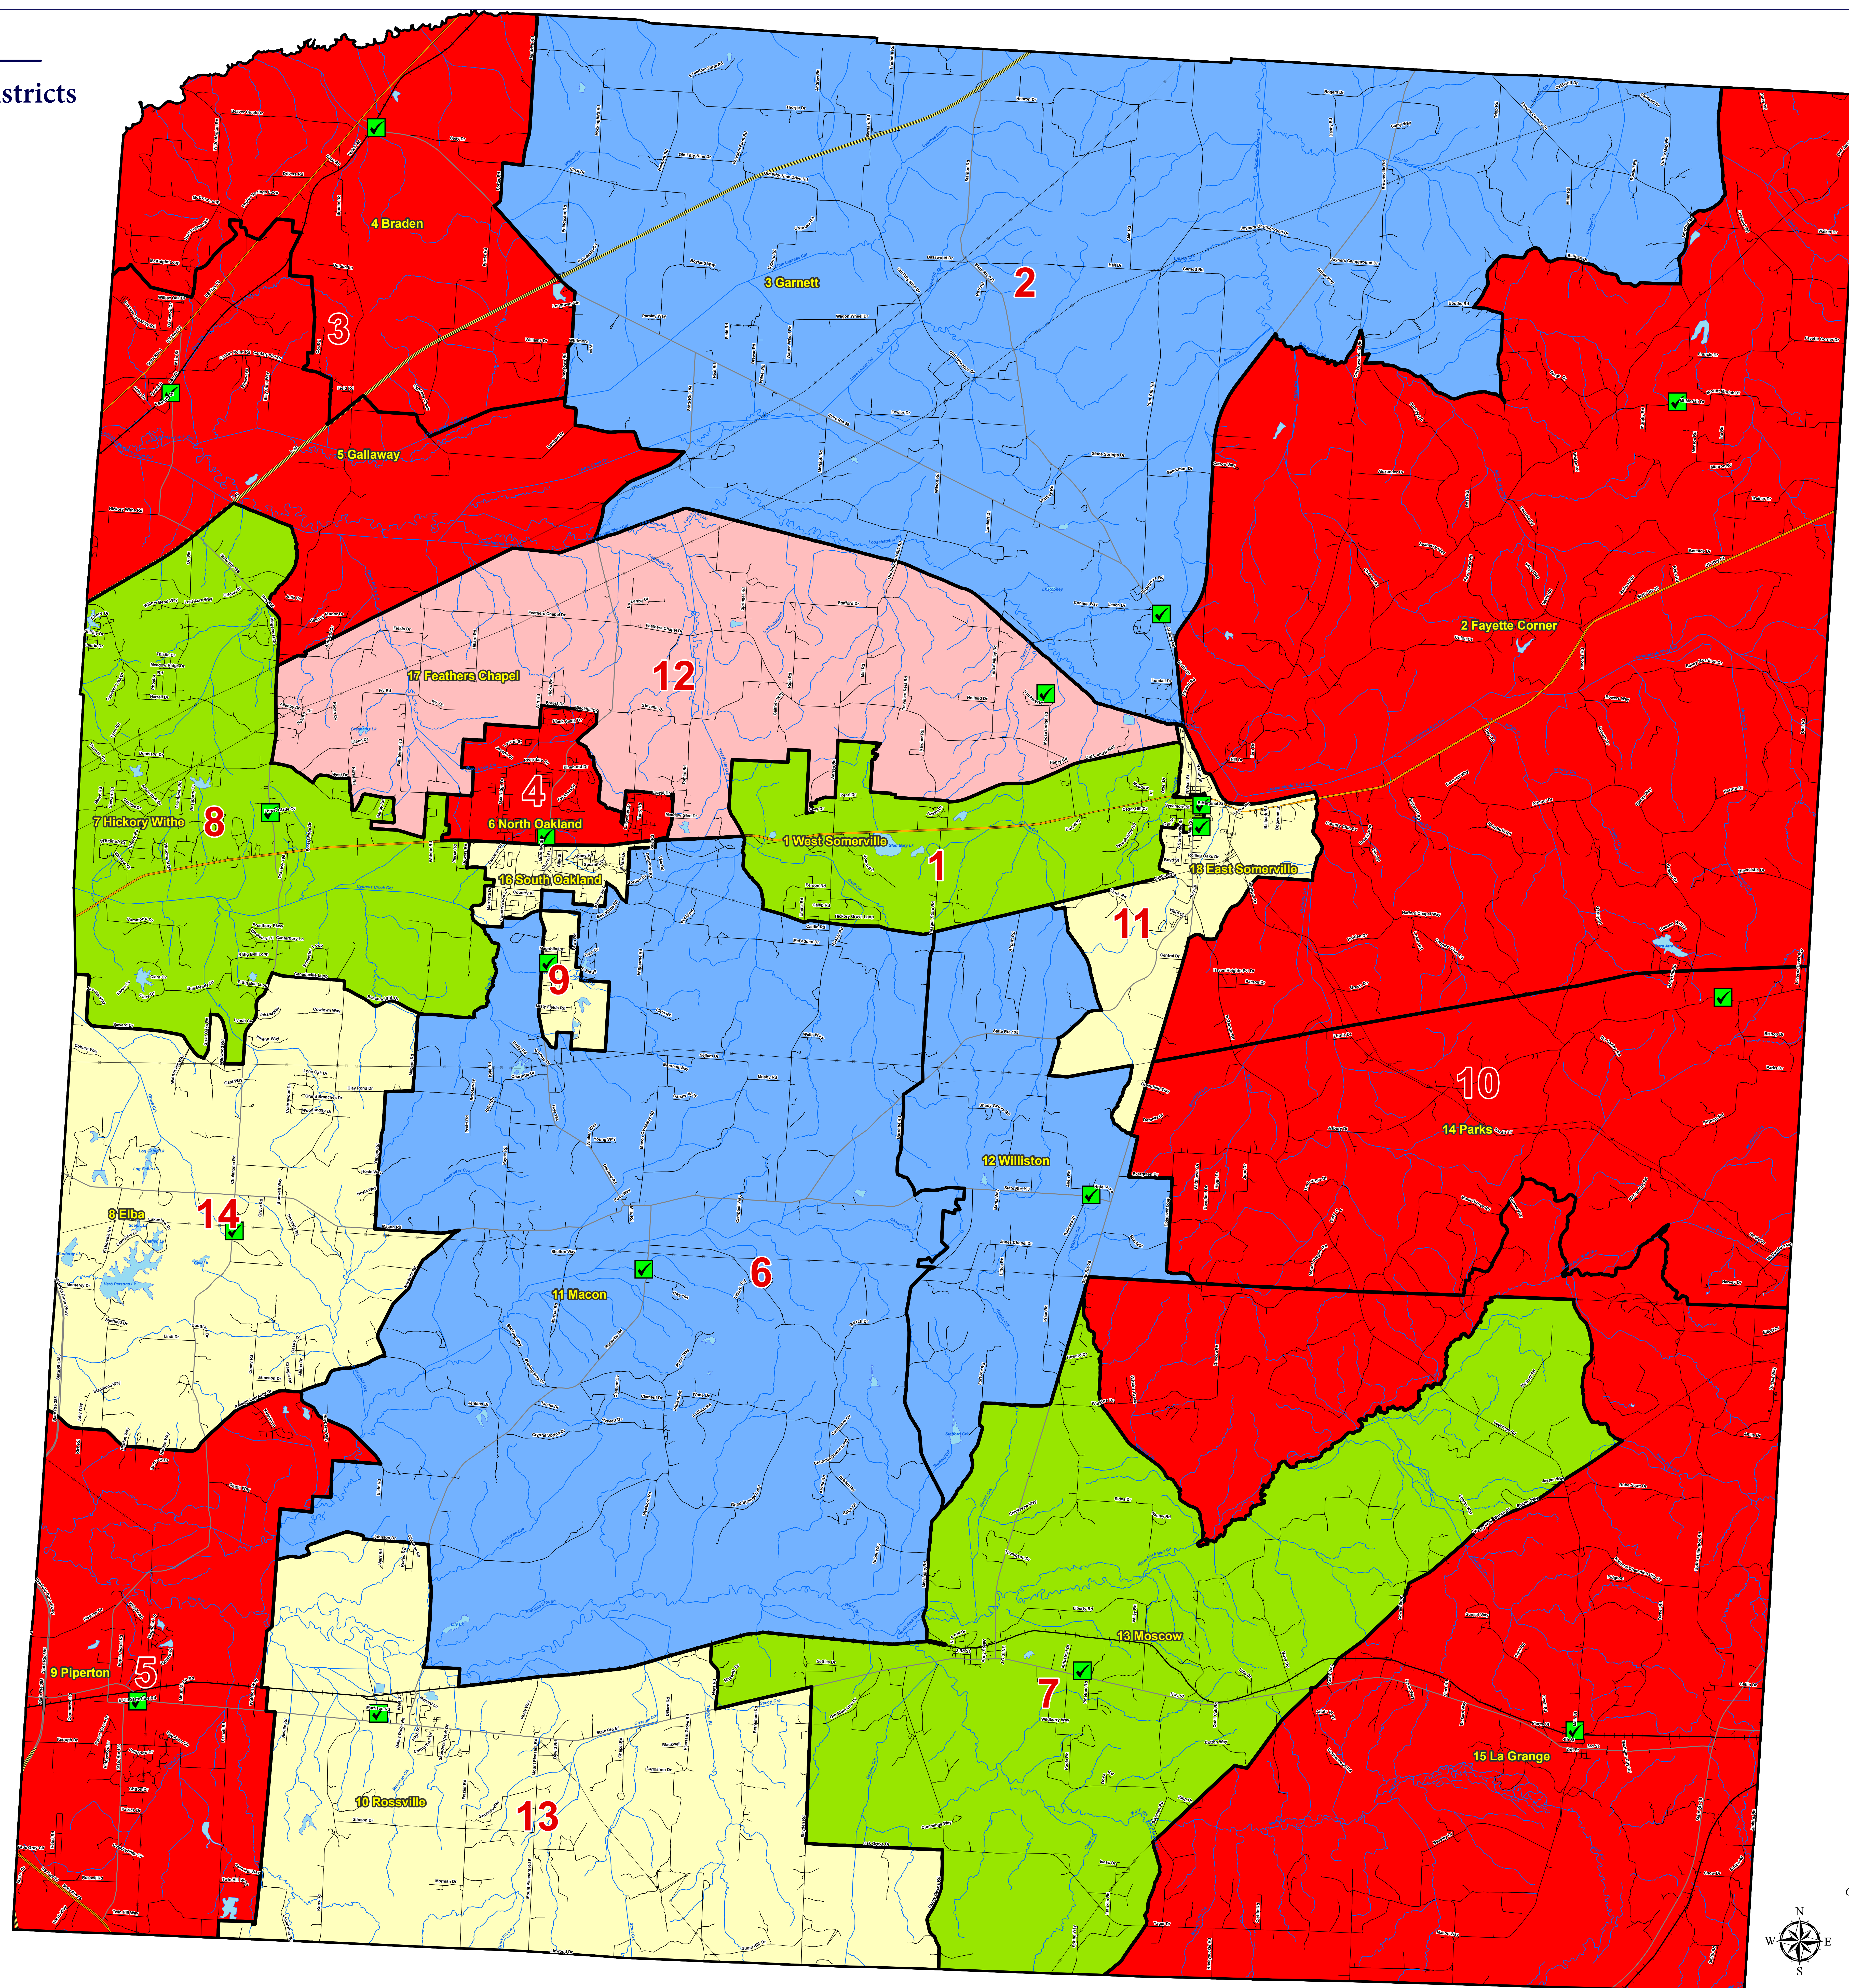

Fayette County

Current County Commission Districts

& Voting Precincts

- Polling Place
- Voting Precincts
- Interstates
- U.S. Highway
- State Highway
- Local Roads
- Railroads
- Creeks / Stream
- Powerline
- Lakes / Rivers

Cordell Hull Building
425 Rep. John Lewis Way N | Nashville, Tennessee 37243-1402
P: 615.401.7773 | F: 615.532.5279

This map is provided as a public service and is for informational purposes only. It is not an endorsement or approval by the Comptroller of the Treasury of any district boundaries or county lines contained herein.

Created on: 9/10/2025